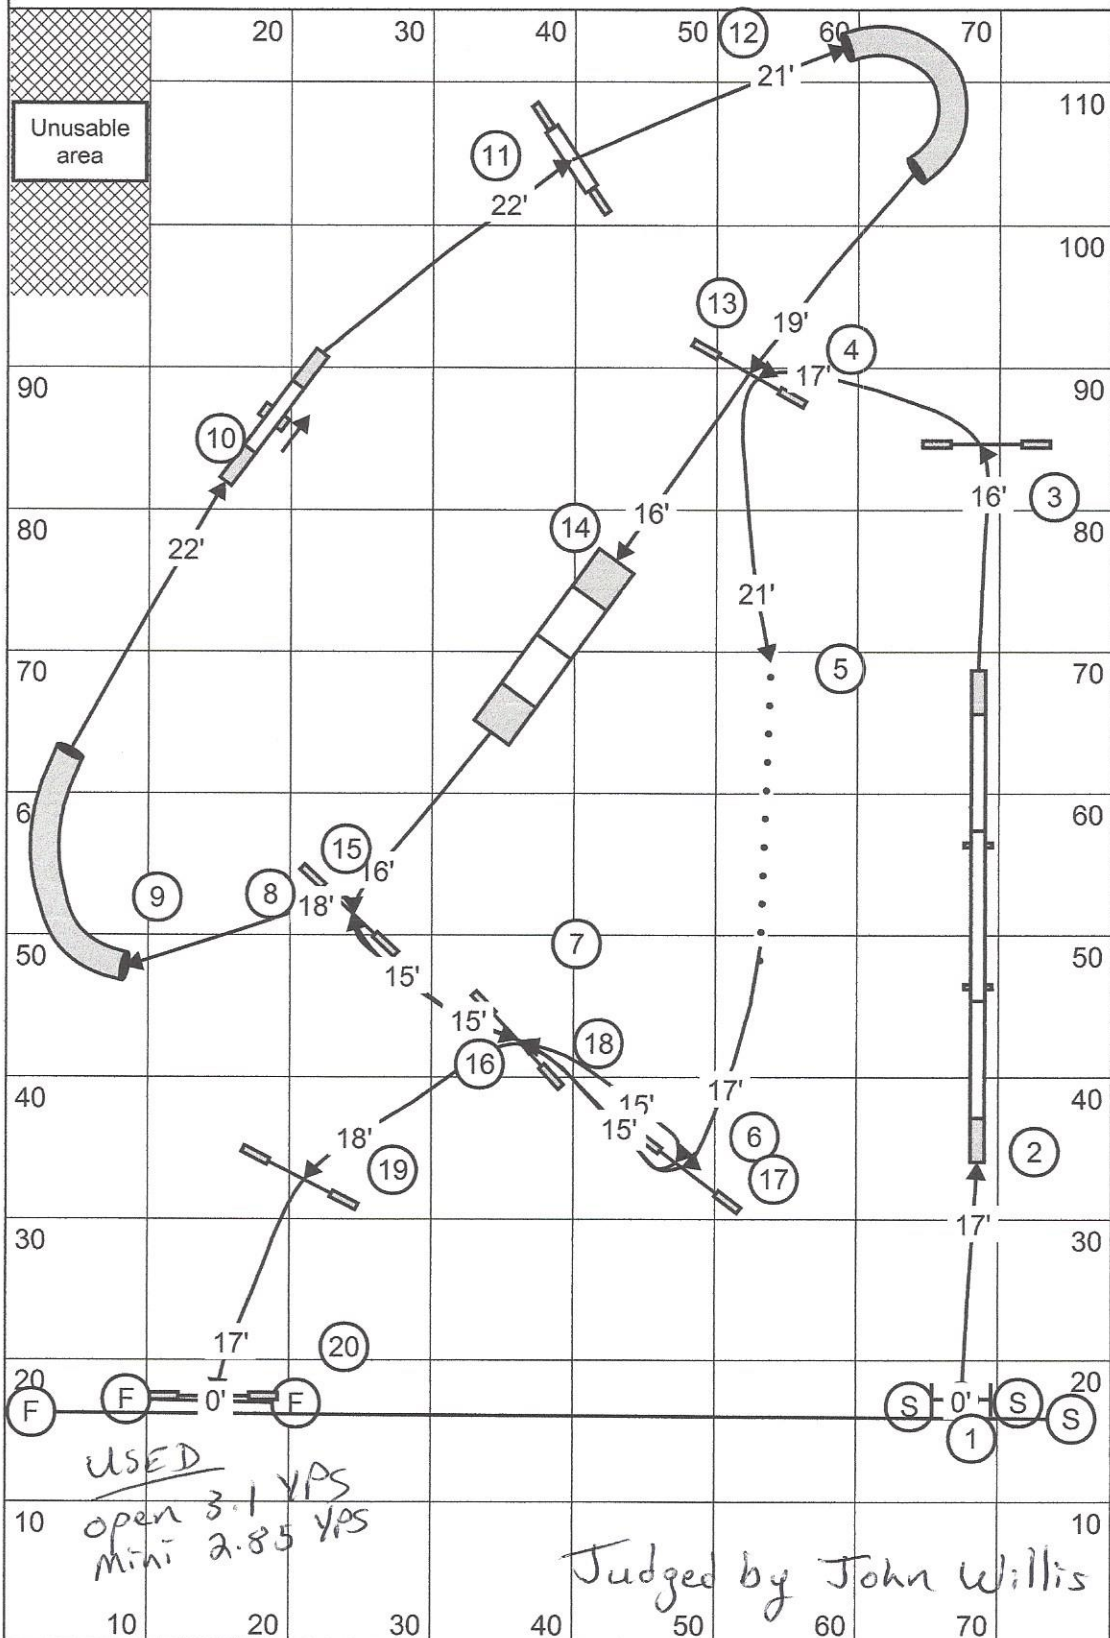

REGIONALS GAMBLERS

Designed by John Willis Judged by John Willis

Suggested gamble times: Regular/Specials Open 15 Mini 18
 Opening 40 seconds Veterans Open 18 Mini 22

John Willis

REGIONALS STANDARD

Distance: 172 (est.: 157 yards)
 SCT: Open: 26R & 22R & 22S & 16S: 3.10y/sec = 56 22V & 16V: 66
 Medium: 16R & 10S: 3.0y/sec = 60 @ 2.85 10V: 72
 Mini: 10R & 6S+ medium time+ 5sec: 65 6V: medium vet time+ 5 sec: 77
 MCT 115

designing judge: Francine Lalonde

John Willis

187 yards

Regional Jumping
 Judge: Rebecca McKay
 Judged by John Willis

Est Yards: 171
 Open: 4.0 yps
 Med: 3.8 yps
 Mini + 5:

Mini = 10R/6S
 Mini Vet = 6V

REGIONALS GAMBLERS

R Willis

Judge: *John Willis*

Opening: 40 sec
 Final gambler: Open 19 sec Open vet: 23sec
 Mini: 23sec Mini vet: 28sec

designing judge:
 Francine Lalonde

REGIONALS STANDARD

Willis

Designed by John Willis
 Total Yards 188
 Reg/Spc Open 61
 Veterans Open 73

Judged by John Willis
 Yds/Sec: Open 3.1 Mini 2.85
 Medium 66 Mini 71
 Medium 79 Mini 84

John Willis

Regionals Jumpers
 Designing Judge - Darcy Bennett
 Estimated Length - 143 yds

Judged by: John Willis

Open/Spec SCT (4.10y/s): 35	Open Vet SCT(x 1.2): 42
Medium/Spec SCT (3.65y/s): 39	Medium Vet SCT(x 1.2): 47
Mini/Spec (Medium SCT+5sec): 44	Mini Vet (Medium SCT+5sec): 52