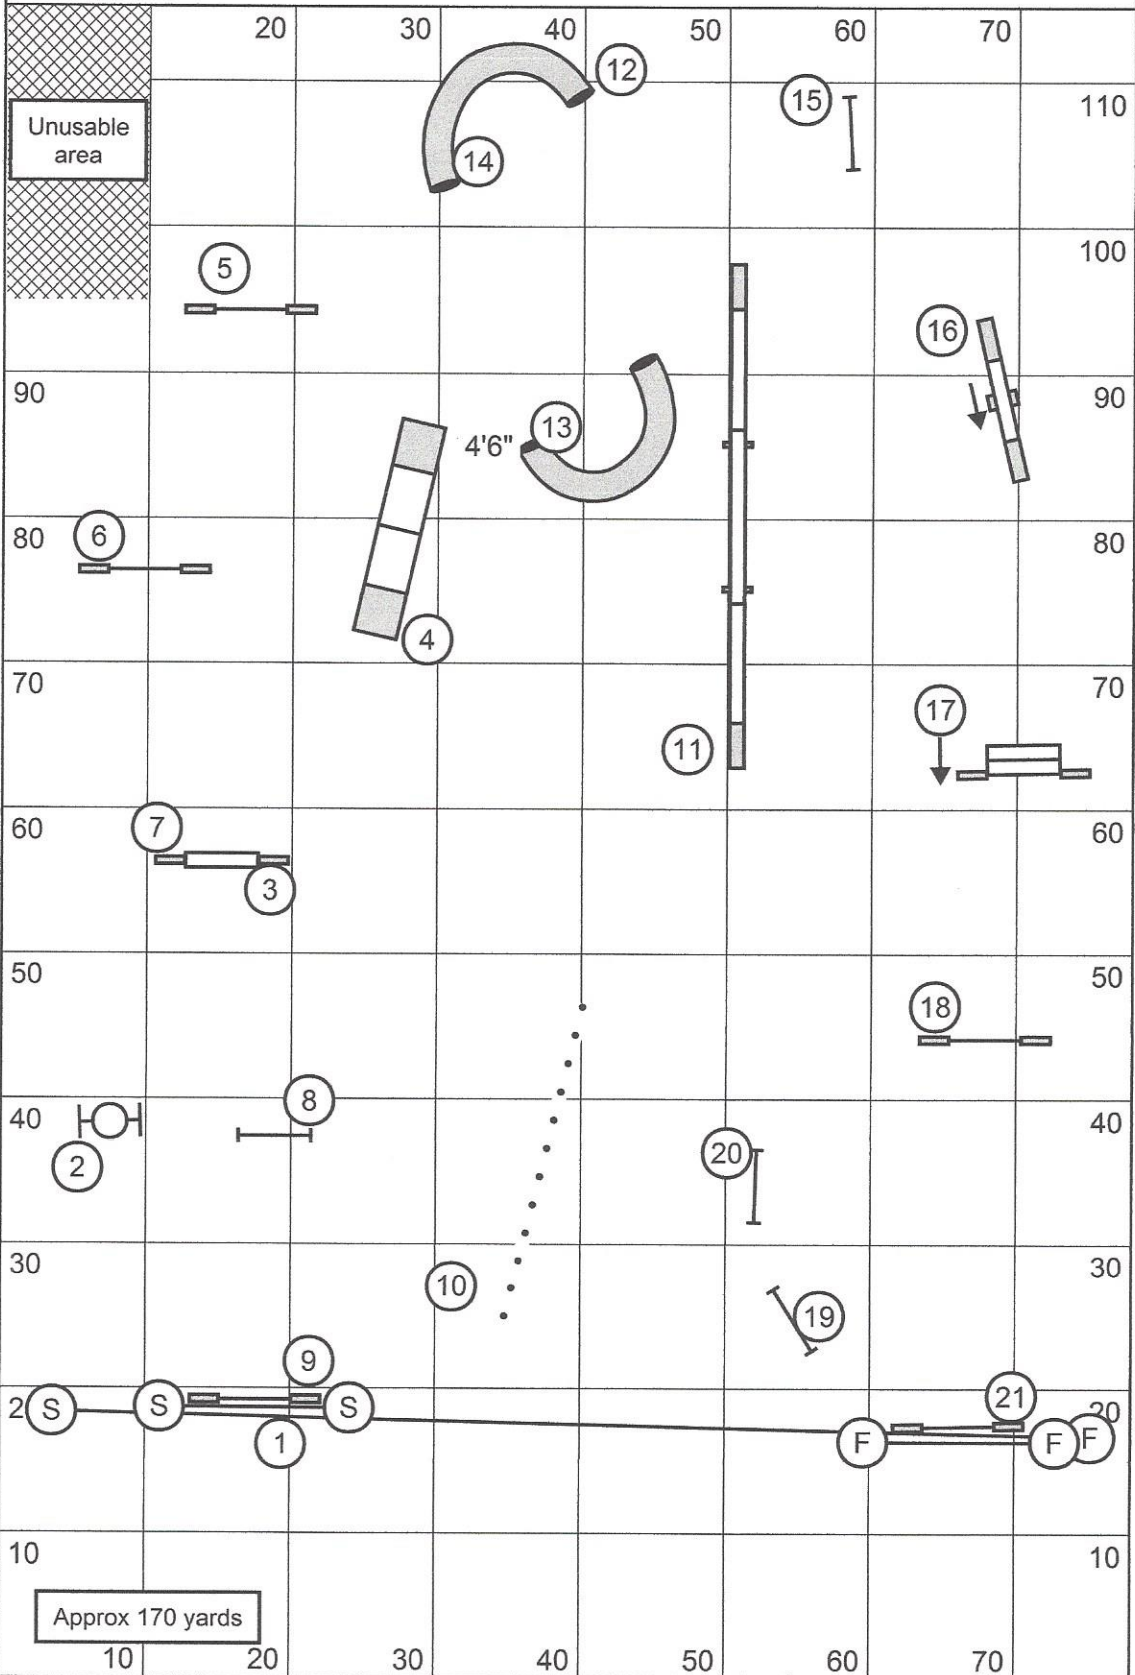

REGIONALS GAMBLERS

Designed by John Willis Judged by John Willis

Suggested gamble times: Regular/Specials Open 15 Mini 18
 Opening 40 seconds Veterans Open 18 Mini 22

John Willis

REGIONALS STANDARD

Distance: 172 (est.: 157 yards)
 SCT: Open: 26R & 22R & 22S & 16S: 3.10y/sec = 56 22V & 16V: 66
 Medium: 16R & 10S: 3.0y/sec = 60 @ 2.85 10V: 72
 Mini: 10R & 6S+ medium time+ 5sec: 65 6V: medium vet time+ 5 sec: 77
 MCT 115

designing judge: Francine Lalonde

John Willis

187 yards

Regional Jumping
 Judge: Rebecca McKay
 Judged by John Willis

Est Yards: 171
 Open: 4.0 yps
 Med: 3.8 yps
 Mini + 5:

Mini = 10R/6S
 Mini Vet = 6V

REGIONALS GAMBLERS

R Willis

Judge: *John Willis*

Opening: 40 sec
 Final gambler: Open 19 sec Open vet: 23sec
 Mini: 23sec Mini vet: 28sec

designing judge:
 Francine Lalonde

REGIONALS STANDARD

Willis

Designed by John Willis
 Total Yards 188
 Reg/Spc Open 61
 Veterans Open 73

Judged by John Willis
 Yds/Sec: Open 3.1 Mini 2.85
 Medium 66 Mini 71
 Medium 79 Mini 84

John Willis

Regionals Jumpers
 Designing Judge - Darcy Bennett
 Estimated Length - 143 yds

Judged by: John Willis

Open/Spec SCT (4.10y/s): 35	Open Vet SCT(x 1.2): 42
Medium/Spec SCT (3.65y/s): 39	Medium Vet SCT(x 1.2): 47
Mini/Spec (Medium SCT+5sec): 44	Mini Vet (Medium SCT+5sec): 52