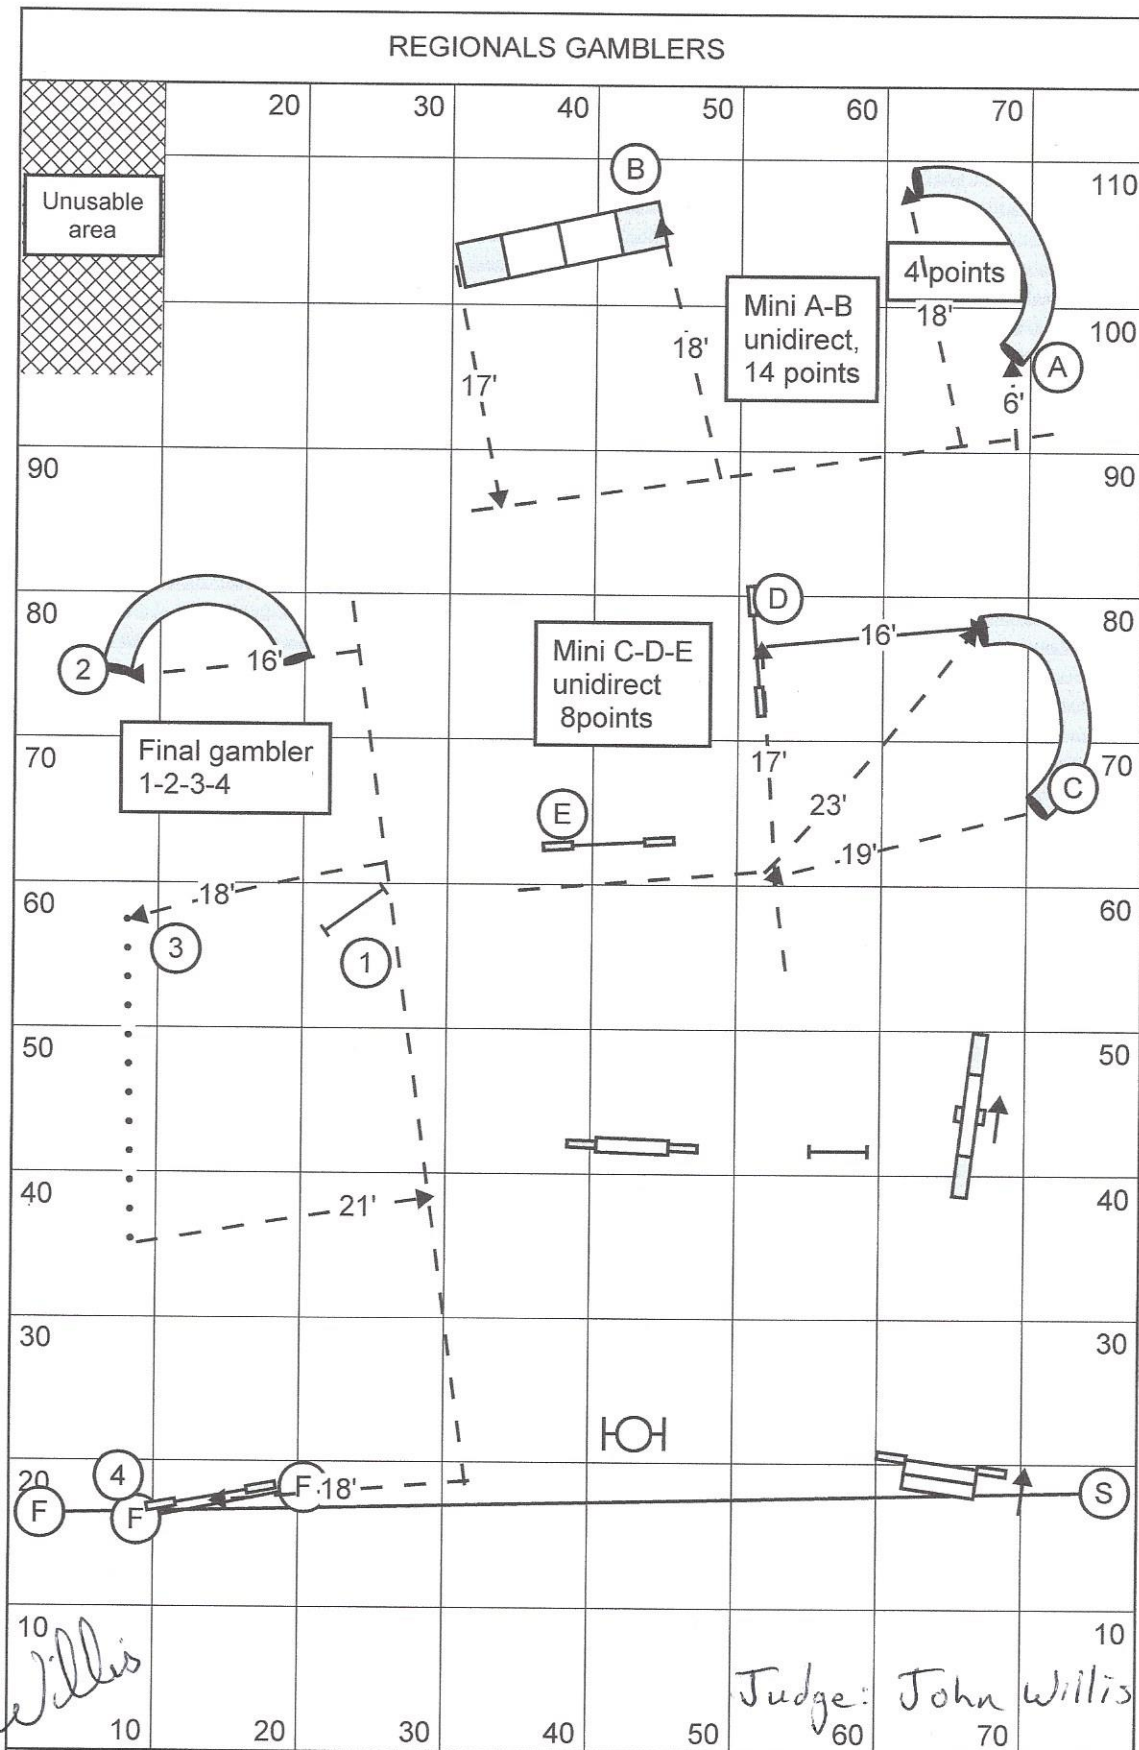

REGIONALS GAMBLERS

Designed by John Willis Judged by John Willis

Suggested gamble times: Regular/Specials Open 15 Mini 18
 Opening 40 seconds Veterans Open 18 Mini 22

John Willis

REGIONALS STANDARD

Distance: 172 (est.: 157 yards)
 SCT: Open: 26R & 22R & 22S & 16S: 3.10y/sec = 56 22V & 16V: 66
 Medium: 16R & 10S: 3.0y/sec = 60 @ 2.85 10V: 72
 Mini: 10R & 6S+ medium time+ 5sec: 65 6V: medium vet time+ 5 sec: 77
 MCT 115

designing judge: Francine Lalonde

John Willis

187 yards

Regional Jumping
 Judge: Rebecca McKay
 Judged by John Willis

Est Yards: 171
 Open: 4.0 yps
 Med: 3.8 yps
 Mini + 5:

Mini = 10R/6S
 Mini Vet = 6V

REGIONALS GAMBLERS

R Willis

Judge: *John Willis*

Opening: 40 sec
 Final gambler: Open 19 sec Open vet: 23sec
 Mini: 23sec Mini vet: 28sec

designing judge:
 Francine Lalonde

REGIONALS STANDARD

Willis

Designed by John Willis
 Total Yards 188
 Reg/Spc Open 61
 Veterans Open 73

Judged by John Willis
 Yds/Sec: Open 3.1 Mini 2.85
 Medium 66 Mini 71
 Medium 79 Mini 84

John Willis

Regionals Jumpers
 Designing Judge - Darcy Bennett
 Estimated Length - 143 yds

Judged by: John Willis

Open/Spec SCT (4.10y/s): 35	Open Vet SCT(x 1.2): 42
Medium/Spec SCT (3.65y/s): 39	Medium Vet SCT(x 1.2): 47
Mini/Spec (Medium SCT+5sec): 44	Mini Vet (Medium SCT+5sec): 52