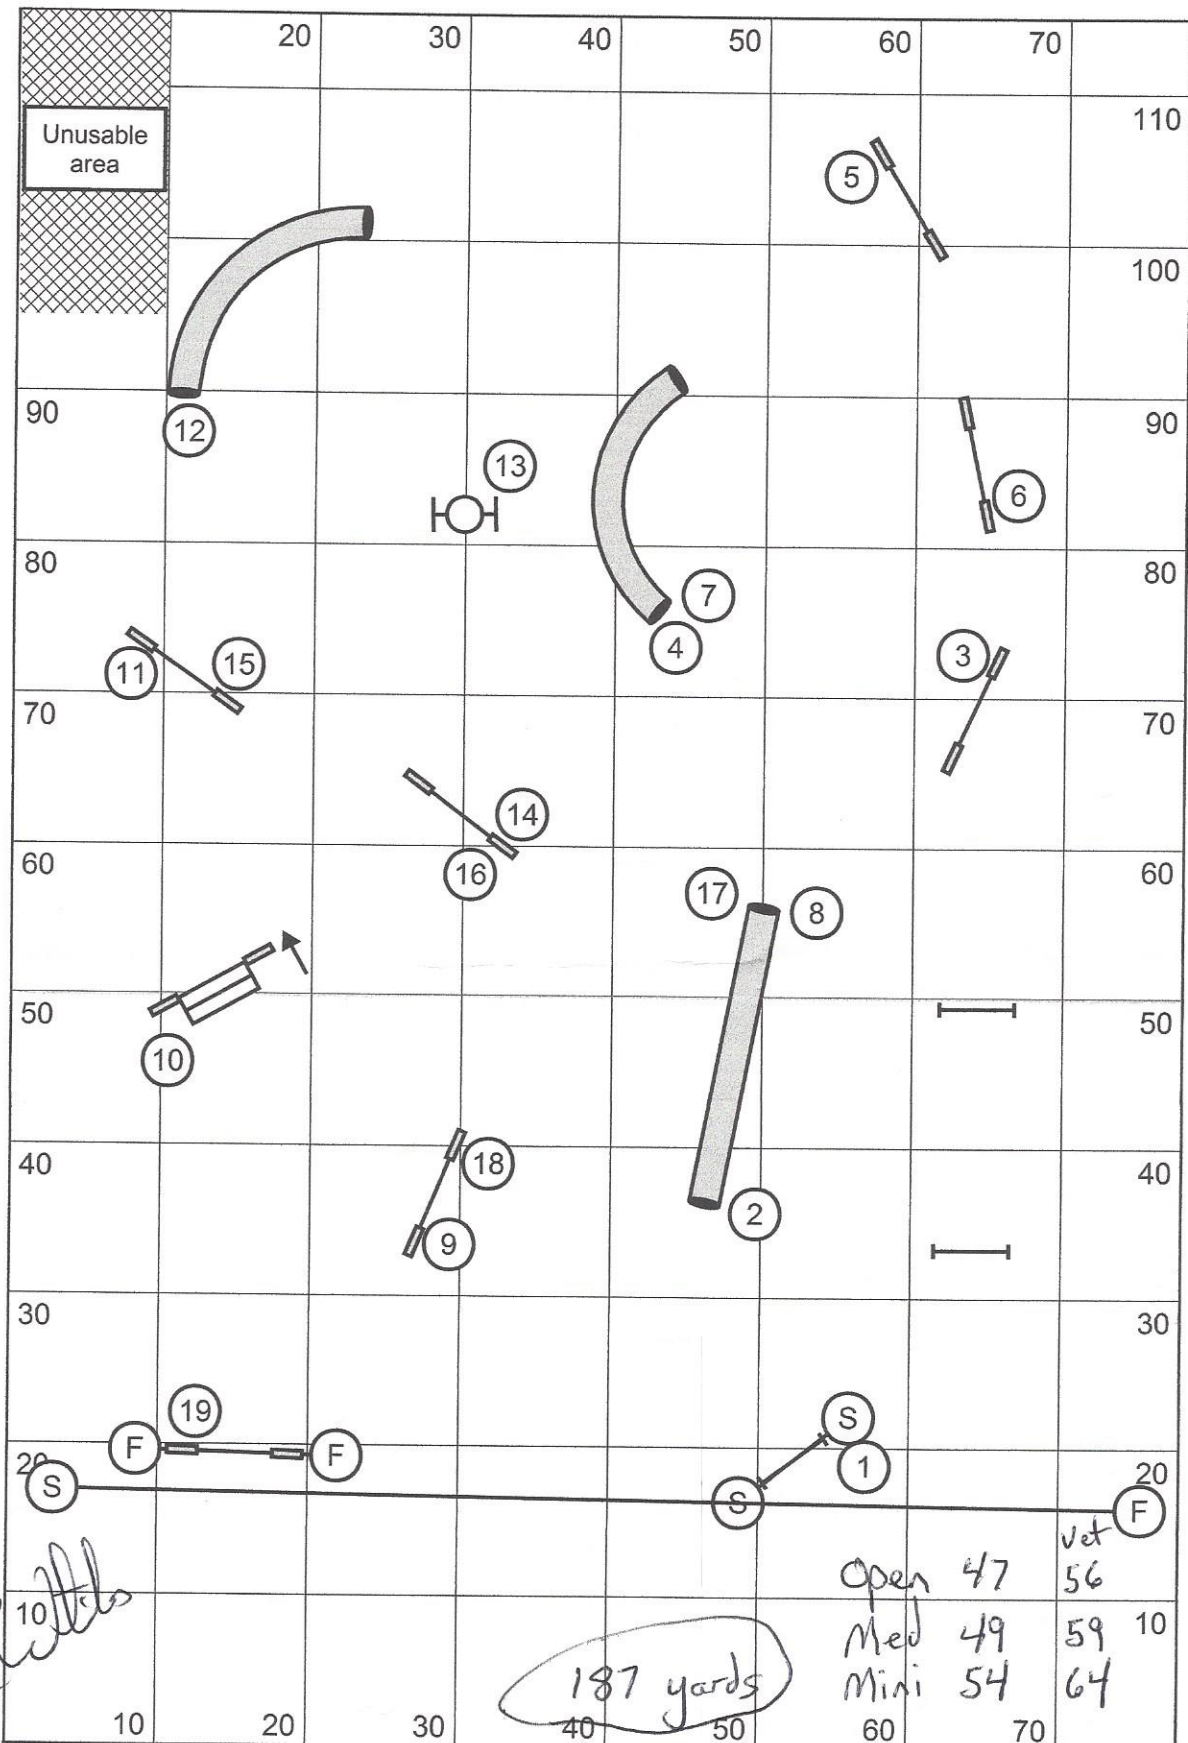

REGIONALS GAMBLERS

Designed by John Willis Judged by John Willis

Suggested gamble times: Regular/Specials Open 15 Mini 18
 Opening 40 seconds Veterans Open 18 Mini 22

John Willis

REGIONALS STANDARD

Distance: 172 (est.: 157 yards)
 SCT: Open: 26R & 22R & 22S & 16S: 3.10y/sec = 56 22V & 16V: 66
 Medium: 16R & 10S: 3.0y/sec = 60 @ 2.85 10V: 72
 Mini: 10R & 6S+ medium time+ 5sec: 65 6V: medium vet time+ 5 sec: 77
 MCT 115

designing judge: Francine Lalonde

John Willis

187 yards

Regional Jumping
 Judge: Rebecca McKay
 Judged by John Willis

Est Yards: 171
 Open: 4.0 yps
 Med: 3.8 yps
 Mini + 5:

Mini = 10R/6S
 Mini Vet = 6V

REGIONALS GAMBLERS

R Willis

Judge: *John Willis*

Opening: 40 sec
 Final gambler: Open 19 sec Open vet: 23sec
 Mini: 23sec Mini vet: 28sec

designing judge:
 Francine Lalonde

REGIONALS STANDARD

Willis

Designed by John Willis
 Total Yards 188
 Reg/Spc Open 61
 Veterans Open 73

Judged by John Willis
 Yds/Sec: Open 3.1 Mini 2.85
 Medium 66 Mini 71
 Medium 79 Mini 84

John Willis

Regionals Jumpers
 Designing Judge - Darcy Bennett
 Estimated Length - 143 yds

Judged by: John Willis

Open/Spec SCT (4.10y/s): 35	Open Vet SCT(x 1.2): 42
Medium/Spec SCT (3.65y/s): 39	Medium Vet SCT(x 1.2): 47
Mini/Spec (Medium SCT+5sec): 44	Mini Vet (Medium SCT+5sec): 52