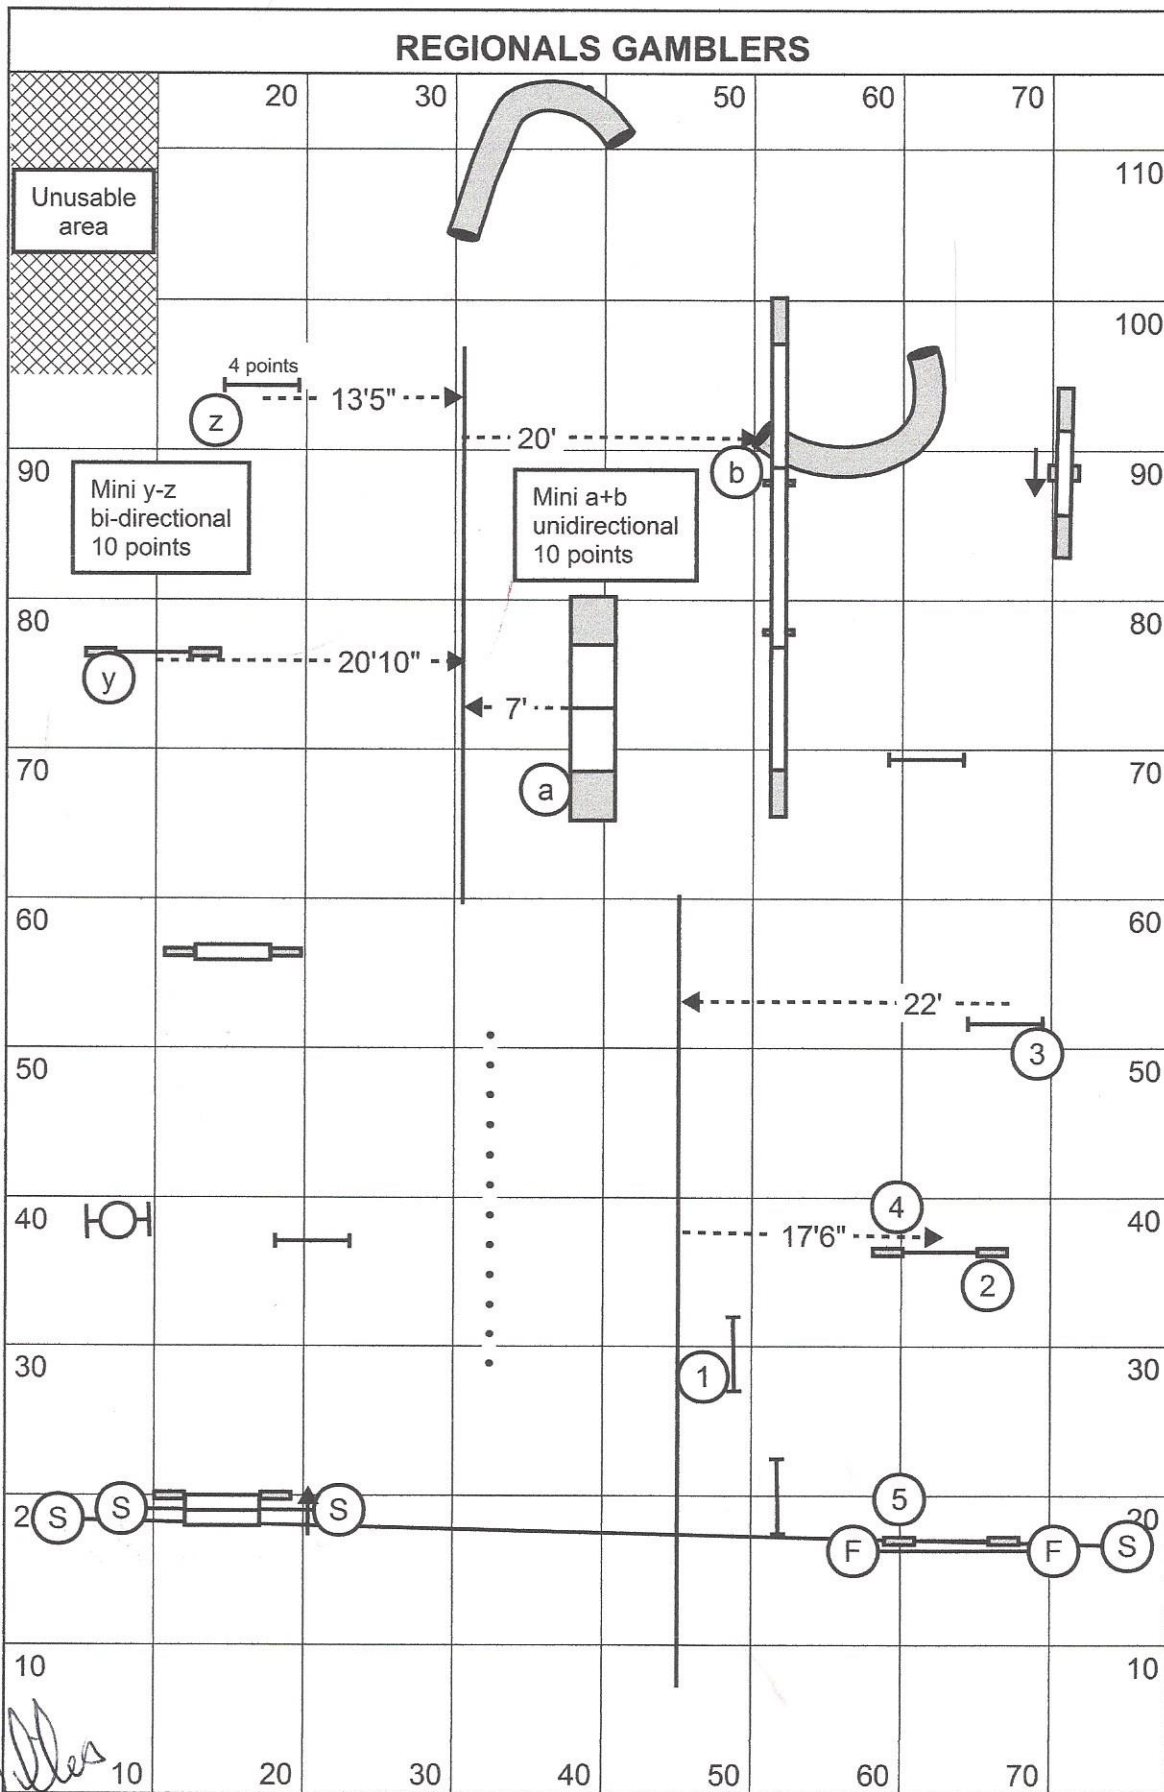

REGIONALS GAMBLERS

Designed by John Willis Judged by John Willis

Suggested gamble times: Regular/Specials Open 15 Mini 18
 Opening 40 seconds Veterans Open 18 Mini 22

John Willis

REGIONALS STANDARD

Distance: 172 (est.: 157 yards)
 SCT: Open: 26R & 22R & 22S & 16S: 3.10y/sec = 56 22V & 16V: 66
 Medium: 16R & 10S: 3.0y/sec = 60 @ 2.85 10V: 72
 Mini: 10R & 6S+ medium time+ 5sec: 65 6V: medium vet time+ 5 sec: 77
 MCT 115

designing judge: Francine Lalonde

John Willis

187 yards

Regional Jumping
 Judge: Rebecca McKay
 Judged by John Willis

Est Yards: 171
 Open: 4.0 yps
 Med: 3.8 yps
 Mini + 5:

Mini = 10R/6S
 Mini Vet = 6V

REGIONALS GAMBLERS

R Willis

Judge: *John Willis*

Opening: 40 sec
 Final gambler: Open 19 sec Open vet: 23sec
 Mini: 23sec Mini vet: 28sec

designing judge:
 Francine Lalonde

REGIONALS STANDARD

Willis

Designed by John Willis
 Total Yards 188
 Reg/Spc Open 61
 Veterans Open 73

Judged by John Willis
 Yds/Sec: Open 3.1 Mini 2.85
 Medium 66 Mini 71
 Medium 79 Mini 84

John Willis

Regionals Jumpers
 Designing Judge - Darcy Bennett
 Estimated Length - 143 yds

Judged by: John Willis

Open/Spec SCT (4.10y/s): 35	Open Vet SCT(x 1.2): 42
Medium/Spec SCT (3.65y/s): 39	Medium Vet SCT(x 1.2): 47
Mini/Spec (Medium SCT+5sec): 44	Mini Vet (Medium SCT+5sec): 52