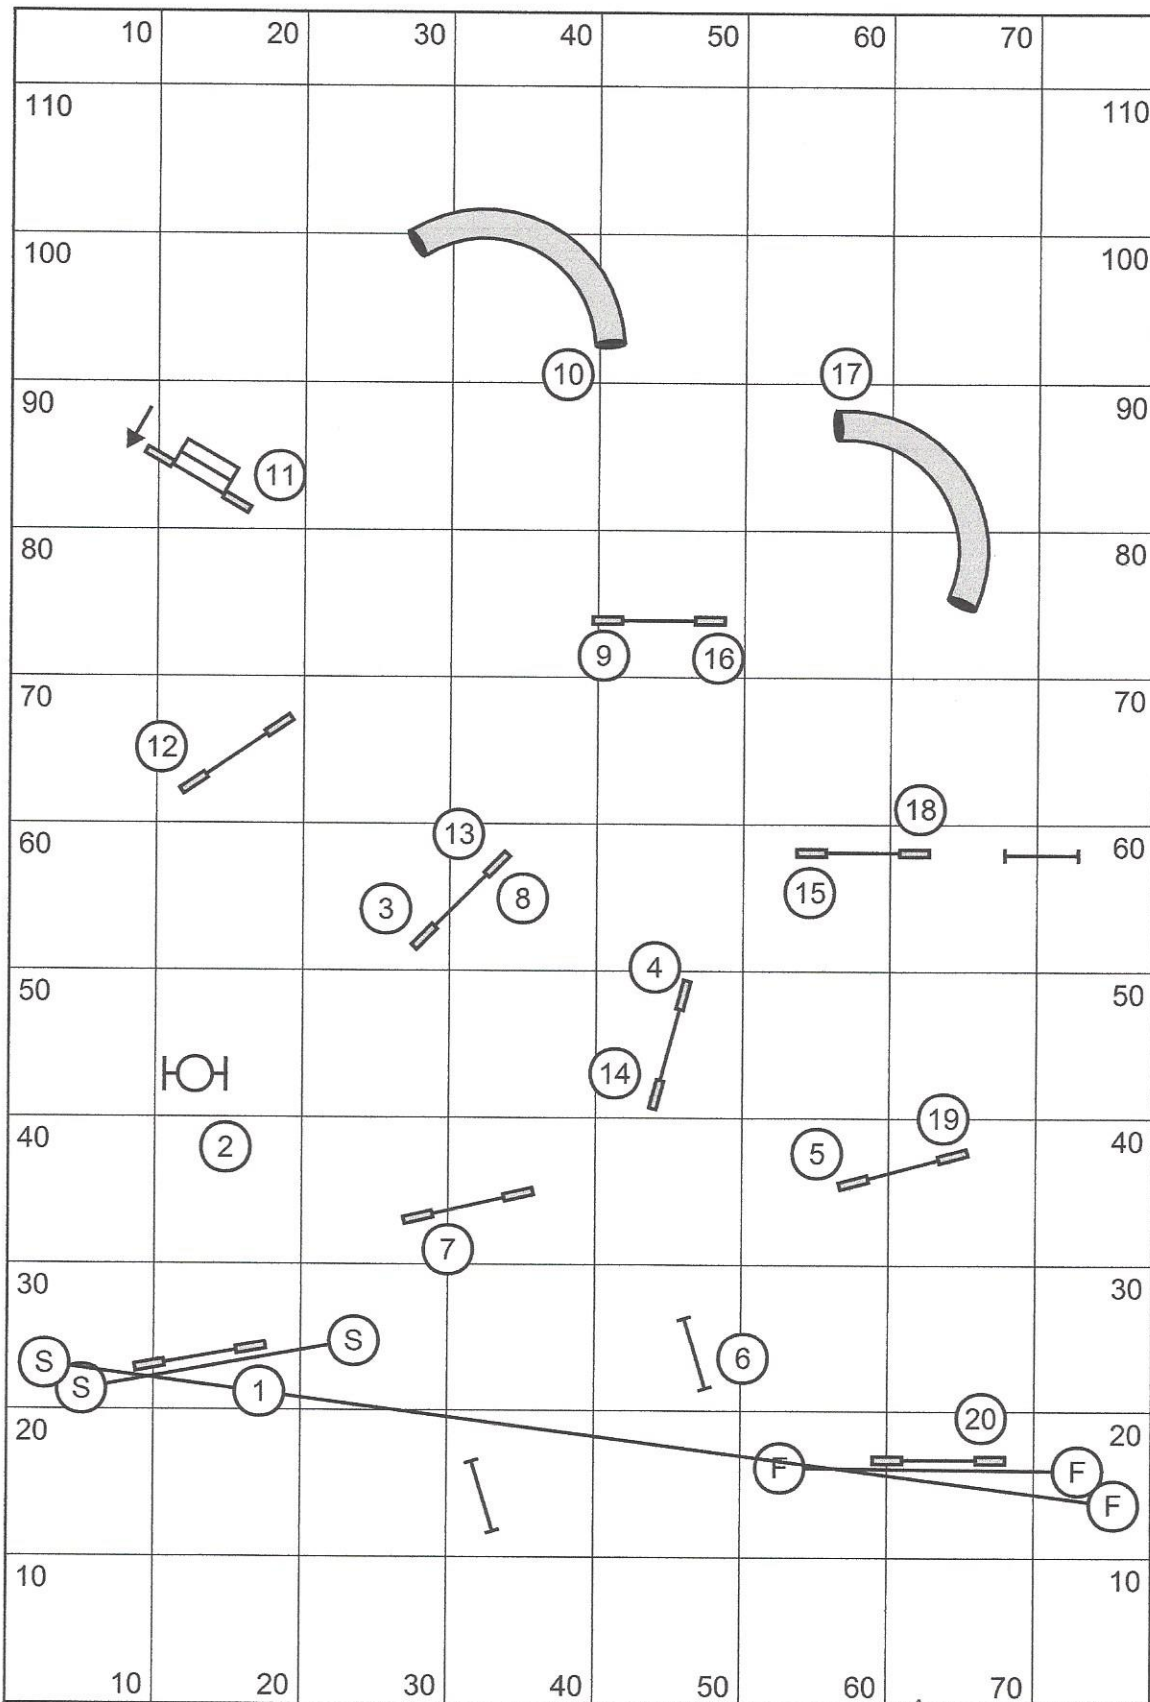

REGIONALS GAMBLERS

Designed by John Willis Judged by John Willis

Suggested gamble times: Regular/Specials Open 15 Mini 18
 Opening 40 seconds Veterans Open 18 Mini 22

John Willis

REGIONALS STANDARD

Distance: 172 (est.: 157 yards)
 SCT: Open: 26R & 22R & 22S & 16S: 3.10y/sec = 56 22V & 16V: 66
 Medium: 16R & 10S: 3.0y/sec = 60 @ 2.85 10V: 72
 Mini: 10R & 6S+ medium time+ 5sec: 65 6V: medium vet time+ 5 sec: 77
 MCT 115

designing judge: Francine Lalonde

John Willis

187 yards

Regional Jumping
 Judge: Rebecca McKay
 Judged by John Willis

Est Yards: 171
 Open: 4.0 yps
 Med: 3.8 yps
 Mini + 5:

Mini = 10R/6S
 Mini Vet = 6V

REGIONALS GAMBLERS

R Willis

Judge: *John Willis*

Opening: 40 sec
 Final gambler: Open 19 sec Open vet: 23sec
 Mini: 23sec Mini vet: 28sec

designing judge:
 Francine Lalonde

REGIONALS STANDARD

Willis

Designed by John Willis
 Total Yards 188
 Reg/Spc Open 61
 Veterans Open 73

Judged by John Willis
 Yds/Sec: Open 3.1 Mini 2.85
 Medium 66 Mini 71
 Medium 79 Mini 84

John Willis

Regionals Jumpers
 Designing Judge - Darcy Bennett
 Estimated Length - 143 yds

Judged by: John Willis

Open/Spec SCT (4.10y/s): 35	Open Vet SCT(x 1.2): 42
Medium/Spec SCT (3.65y/s): 39	Medium Vet SCT(x 1.2): 47
Mini/Spec (Medium SCT+5sec): 44	Mini Vet (Medium SCT+5sec): 52